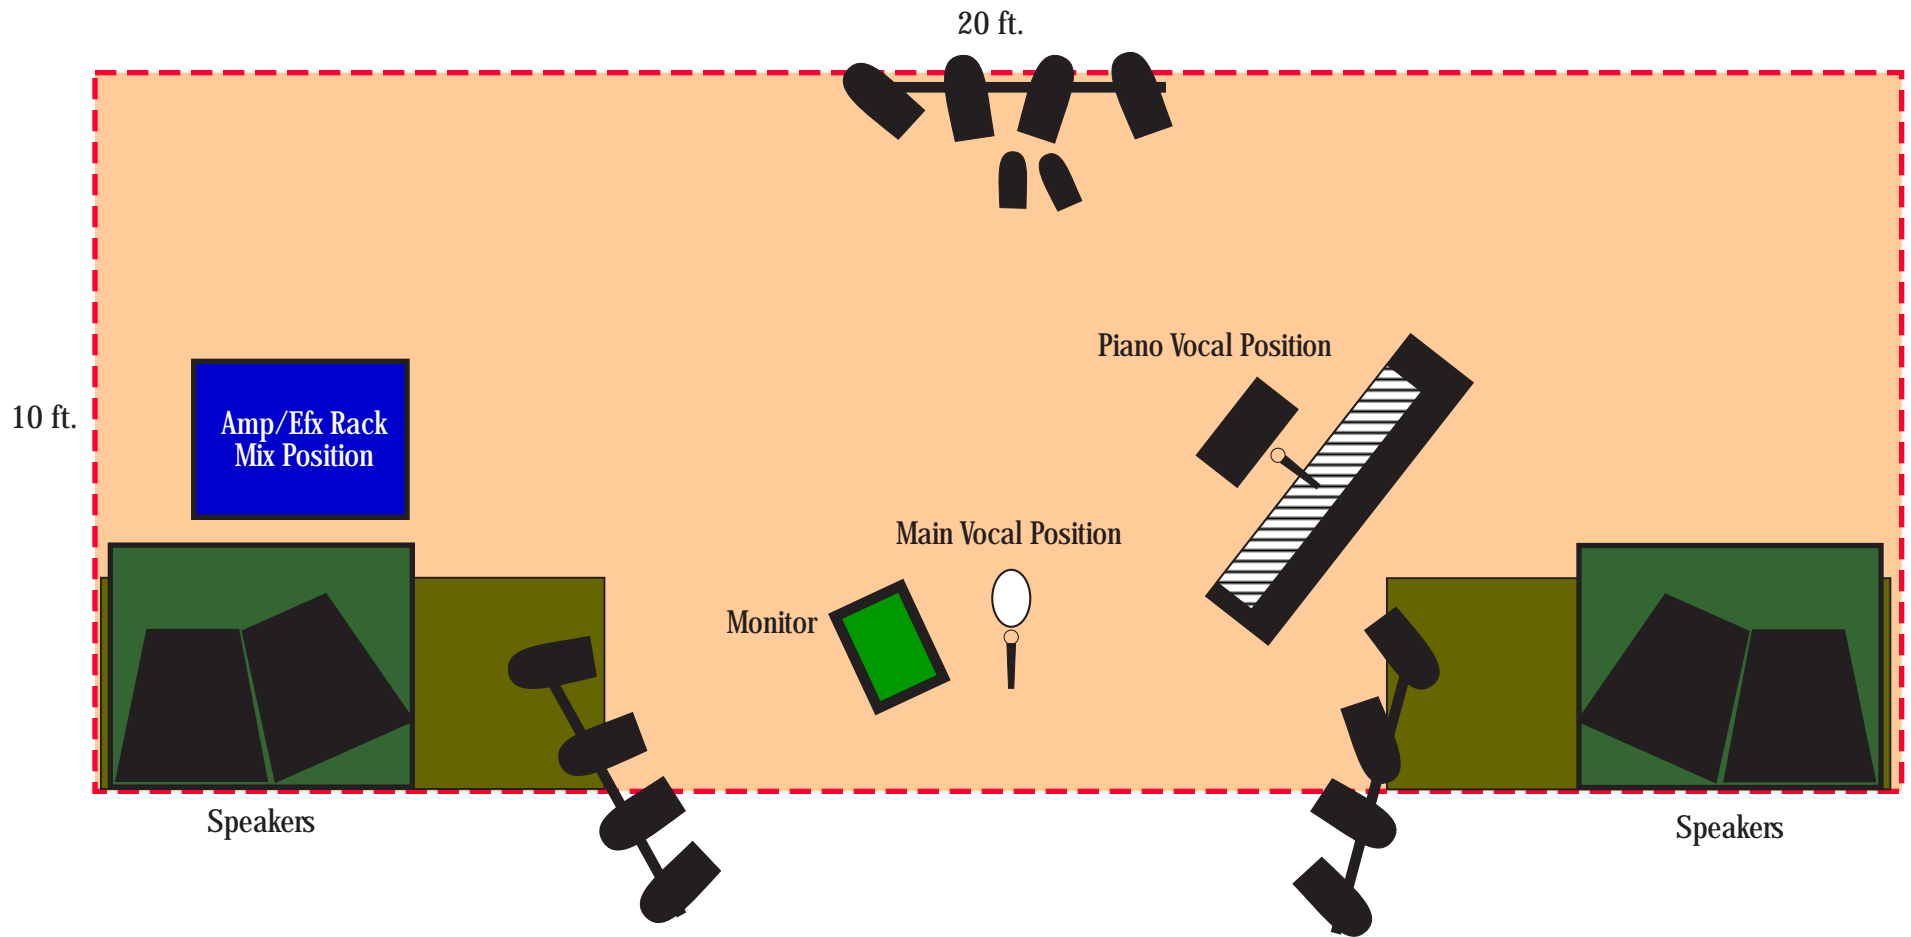

Tom Sheehan / Solo Acoustic Tour

Stage Layout

The ideal stage area is approximately 20 feet wide by 10 feet deep with a 10 foot ceiling clearance; however, the arrangement is flexible to accommodate virtually any size stage area.